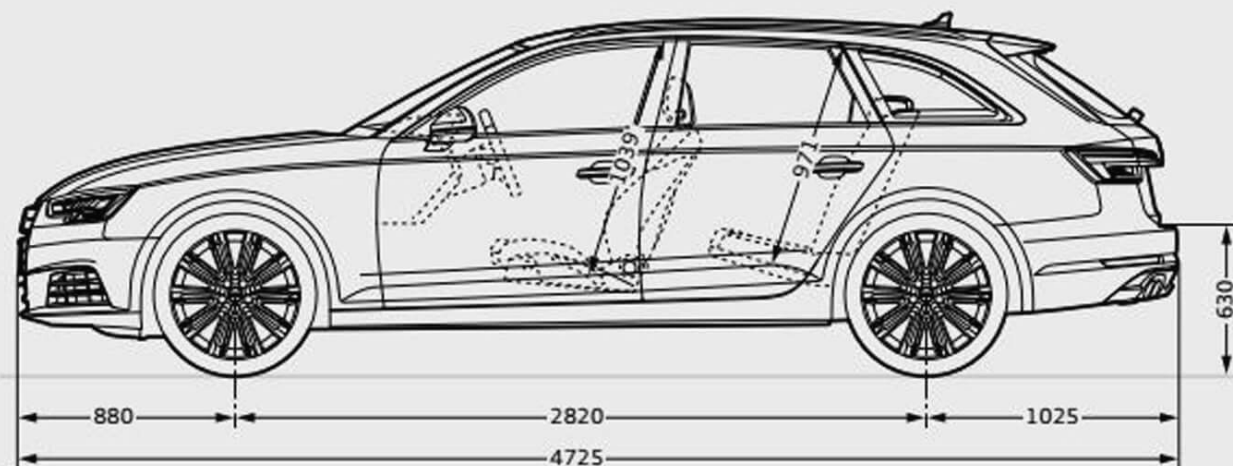

# A4 Avant dimensions

## All the measurements you need

See the exact dimensions of the Audi A4 Avant, so you can check everything – from whether the car fits your garage to whether your luggage fits the boot.

Please note that luggage capacity is reduced when Technology Pack is fitted.  
Dimensions in millimetres. Optional equipment may affect dimensions.  
Dimensions were measured with vehicle at unladen weight. Turning circle approx 11.6m.  
\*Maximum headroom. \*\*Elbow room width. \*\*\*Shoulder room width.  
†Measured by the VDA standard test method using 200 x 100 x 50mm blocks.