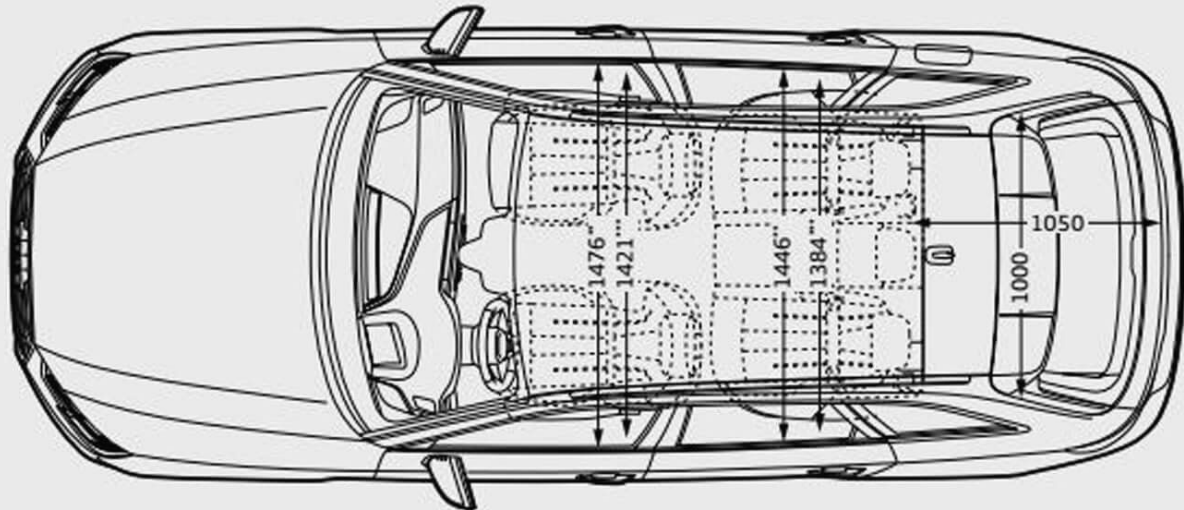

# A4 Avant dimensions

## All the measurements you need

See the exact dimensions of the Audi A4 Avant, so you can check everything – from whether the car fits your garage to whether your luggage fits the boot.

Please note that luggage capacity is reduced when Technology Pack is fitted.  
Dimensions in millimetres. Optional equipment may affect dimensions.  
Dimensions were measured with vehicle at unladen weight. Turning circle approx 11.6m.  
\*Maximum headroom. \*\*Elbow room width. \*\*\*Shoulder room width.  
†Measured by the VDA standard test method using 200 x 100 x 50mm blocks.