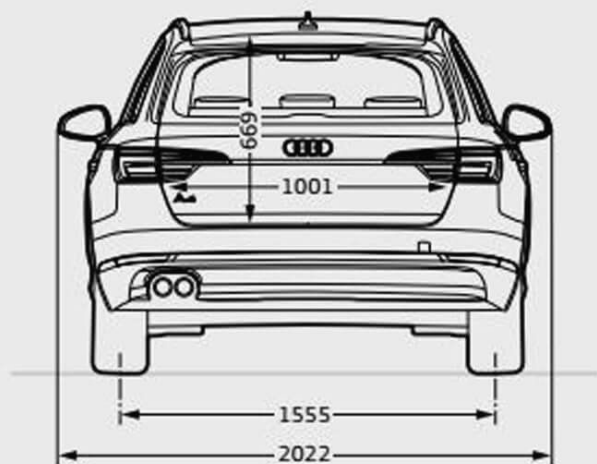

# A4 Avant dimensions

## All the measurements you need

See the exact dimensions of the Audi A4 Avant, so you can check everything – from whether the car fits your garage to whether your luggage fits the boot.

Please note that luggage capacity is reduced when Technology Pack is fitted.  
Dimensions in millimetres. Optional equipment may affect dimensions.  
Dimensions were measured with vehicle at unladen weight. Turning circle approx 11.6m.  
\*Maximum headroom. \*\*Elbow room width. \*\*\*Shoulder room width.  
†Measured by the VDA standard test method using 200 x 100 x 50mm blocks.