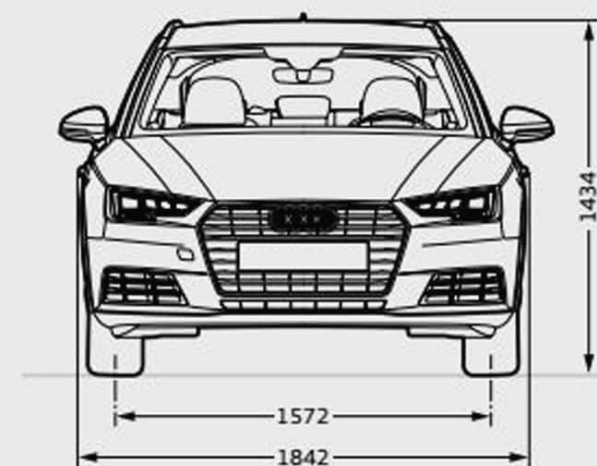

# A4 Avant dimensions

## All the measurements you need

See the exact dimensions of the Audi A4 Avant, so you can check everything – from whether the car fits your garage to whether your luggage fits the boot.

Please note that luggage capacity is reduced when Technology Pack is fitted.  
Dimensions in millimetres. Optional equipment may affect dimensions.  
Dimensions were measured with vehicle at unladen weight. Turning circle approx 11.6m.  
\*Maximum headroom. \*\*Elbow room width. \*\*\*Shoulder room width.  
†Measured by the VDA standard test method using 200 x 100 x 50mm blocks.